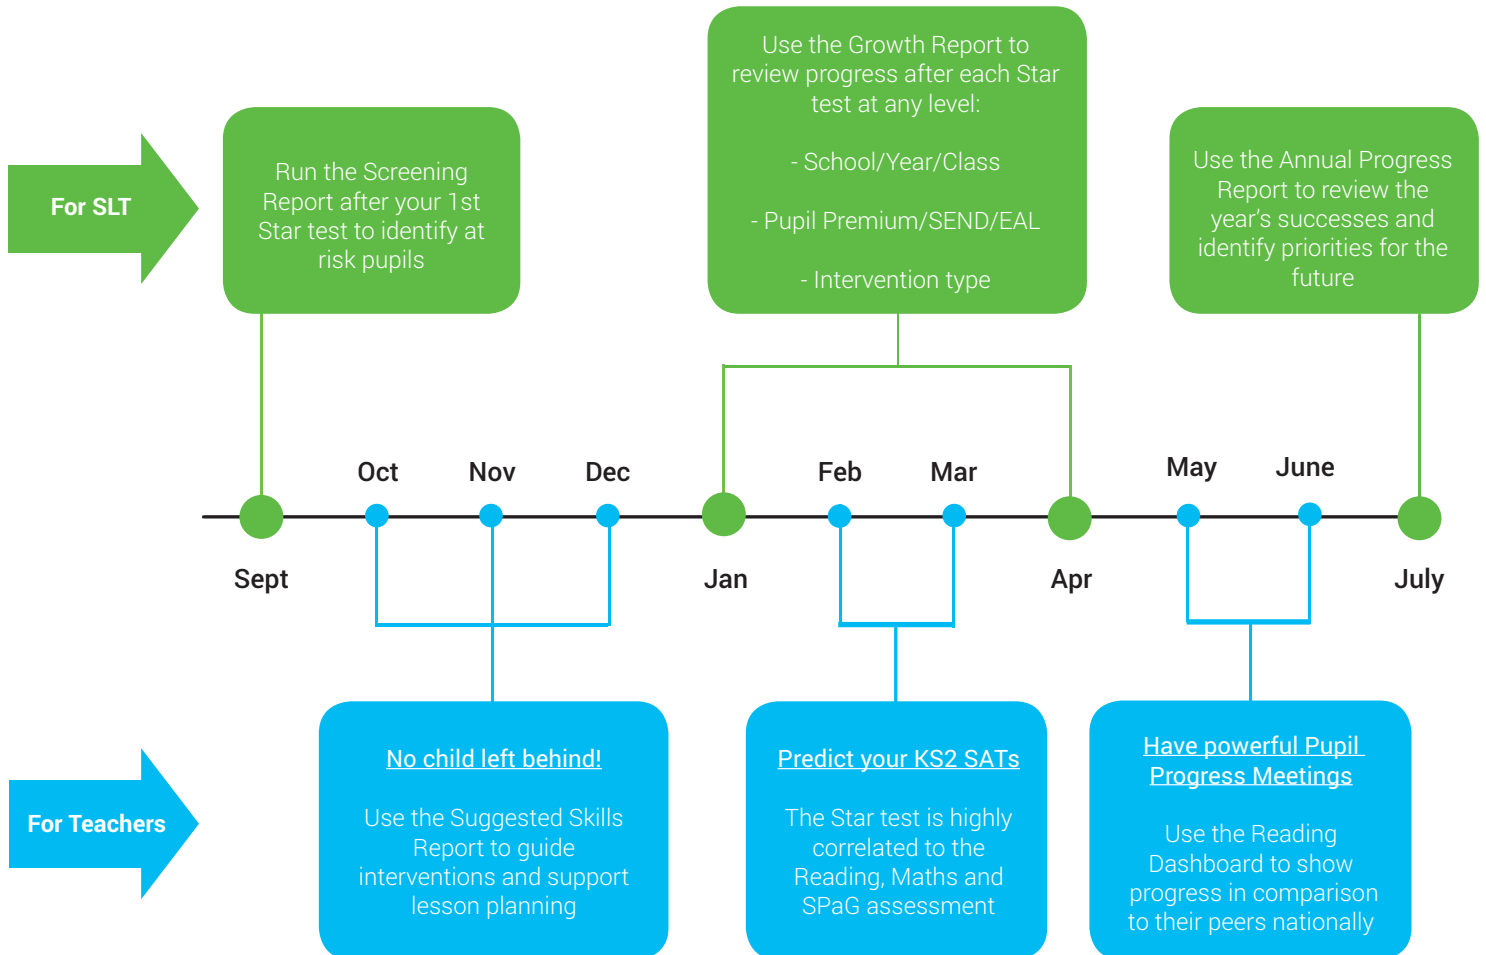

*Renaissance Star Assessments is an accurate predictor of pupil performance. Star gives us hard evidence that will inform your investigations, structure planning and help you to confidently build a broader story around what's happening with individual children.*